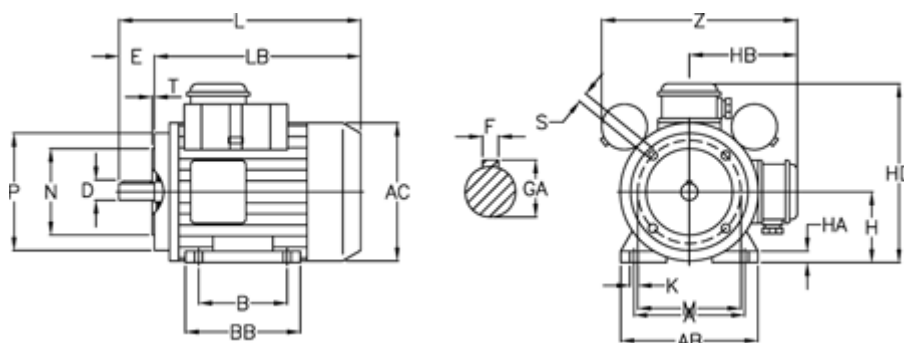

Data Sheet

Article number: 25055266002

Description: ICME Single-phase motor MD71 B2 0,55KW
2 - 2800 rpm 1x230 Volt 50Hz B3/B14 with starting & running capacitor

Measures

A = 112	H = 71	P = 105
AB = 144	HA = 12	S = M6
AC = 137	HB = 107	T = 2.5
B = 90	K = 7	Z = 210
D = 14	L = 268	
E = 30	LB = 238	
F = 5	M = 85	
GA = 16	N = 70	